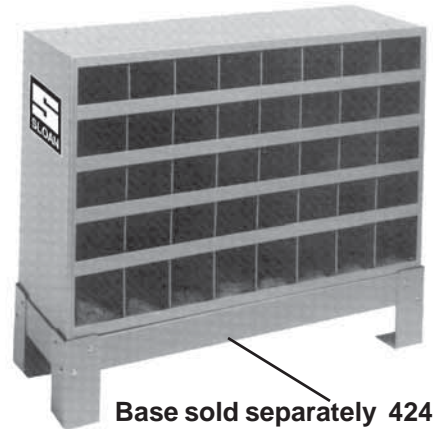

### Brass Spin Display Rack Assortment

- Packaged in clear bag for easy part identification.
- Bag label includes Sloan part number, part description, graphic, quantity and competitor cross references.
- S100 spin display rack FREE with each assortment.

### S101 Brass Spin Display Rack Assortment

Qty.	Sloan No.	Qty.	Sloan No.	Qty.	Sloan No.	Qty.	Sloan No.
1	S100	6	S225-6P	12	S762AB-8P	12	S769AB-6-8P
12	S120-4-2P	36	S360AB-6P	60	S763AB-10P	12	S769AB-8-4P
6	S120-6-4P	12	S368AB-6-4P	60	S763AB-4P	12	S769AB-8-6P
6	S120-8-6P	12	S368AB-6-6P	60	S763AB-6P	12	S769AB-8-8P
6	S202-2P	12	S368AB-6-8P	60	S763AB-8P	12	S772AB-4-2P
6	S202-4P	12	S378AB-6-4P	6	S764AB-4P	12	S772AB-6-4P
6	S202-6P	6	S378AB-6-6P	6	S764AB-6P	12	S779AB-4-2P
6	S202-8P	6	S378AB-6-8P	6	S768AB-10-6P	12	S779AB-6-2P
6	S203-2P	6	S48-10-8P	6	S768AB-10-8P	12	S779AB-6-6P
6	S203-4P	12	S48-4-2P	12	S768AB-4-2P	30	SPHN-4P
6	S203-6P	6	S48-8-6P	12	S768AB-4-4P	12	SPHN-6P
12	S207-2P	6	S49-10-8P	12	S768AB-4-6P	6	SPHN-8P
6	S207-4P	60	S760AB-10P	12	S768AB-6-2P	6	SPPH-12P
6	S207-6P	60	S760AB-12P	12	S768AB-6-4P	60	SPPH-2P
6	S207-8P	60	S760AB-4P	12	S768AB-6-6P	30	SPPH-4P
30	S211-2P	60	S760AB-6P	6	S768AB-6-8P	12	SPPH-6P
30	S211-4P	60	S760AB-8P	12	S768AB-8-4P	6	SPRB-12-8P
12	S211-6P	60	S761AB-4P	12	S768AB-8-6P	30	SPRB-4-2P
6	S211-8P	60	S761AB-6P	6	S768AB-8-8P	12	SPRB-6-2P
60	S215-2P	24	S761AB-8P	12	S769AB-10-8P	30	SPRB-6-4P
30	S215-4P	12	S762AB-10P	12	S769AB-4-2P	12	SPRB-8-4P
30	S215-6P	12	S762AB-12P	12	S769AB-4-4P	12	SPRB-8-6P
12	S215-8P	24	S762AB-4P	12	S769AB-6-2P		
6	S224-6P	24	S762AB-6P	12	S769AB-6-4P		

### Sloan Storage Bin

- 40 bins per unit.
- Hemmed and ribbed dividers.
- Ideal for use with brass fittings.
- Base sold separately, part number 424306.
- Available with assorted brass fittings.

Sloan No.	Overall Width	Overall Height	Overall Depth
424305	33-3/4"	22-1/2"	12"
424306	35-1/2"	6"	12-1/4"