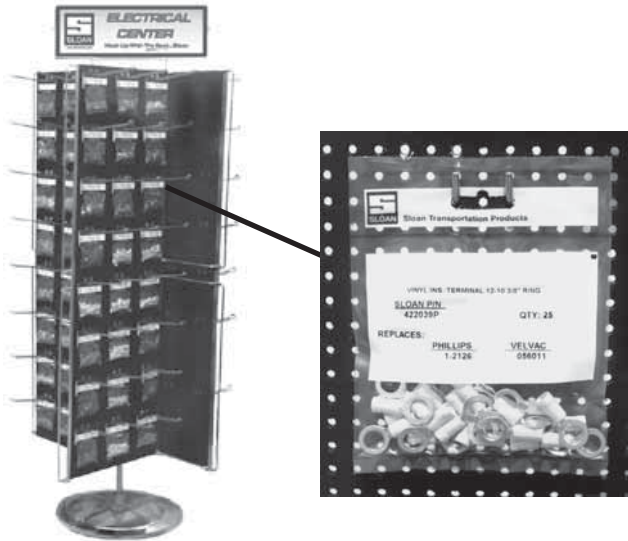

Connectors

Professional Crimping Tool

- Compound action exerts maximum force for fast, reliable crimps.
- One screw adjustment provides easy calibration to compensate for die wear.
- Diamond shape crimp compresses all strands together to form a solid mass of copper, assuring a low resistance connection.
- Quick release lever allows tool to open at any time.

"One Stop Shop" Crimp 'N Seal® Waterproof Wiring Kit

Sloan No.	Description
422214	500 piece assortment of the most popular rings, forks, and quick disconnect terminals. Includes crimping tool 422200, portable butane torch (422206), cable tie (422210), and 100 cable ties (422079).

Crimp 'N Seal® Splice Kit

Sloan No.	Description
422212	Includes 15 red butt splices (22-18), 25 blue butt splices (16-14), and 10 yellow butt slices (12-10), along with crimping tool (422200).

Connectors

Sloan Electrical Spin Display Rack

- 4 blue panels with plan-o-gram makes product arrangement simple.
- Attractive Sloan header sign.
- Includes 79 6" hook pegs.
- Available fully stocked with packaged electrical product or as spin rack only.
- Includes reorder form to make restocking easy.