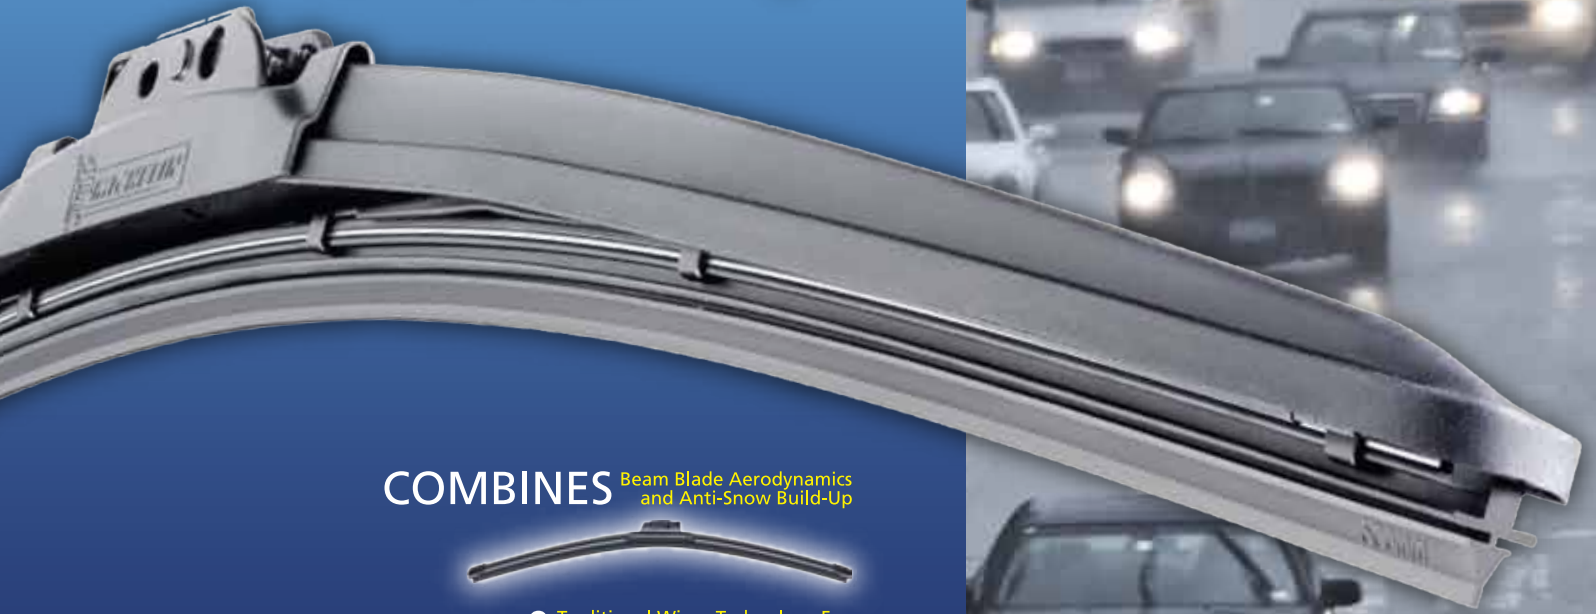

STEALTH™

Hybrid Technology Beam Blade

**The Most Advanced
Wiper Blade In The
Market Today!**

NEW!

COMBINES Beam Blade Aerodynamics
and Anti-Snow Build-Up

& Traditional Wiper Technology For
Superior Windshield Contact

**Superior
Windshield Contact**

Super-flex design
fits windshields better

All Season Performance

Thorough streak-free wiping

**Sleek and
Aerodynamic**

Patent pending
spring loaded design